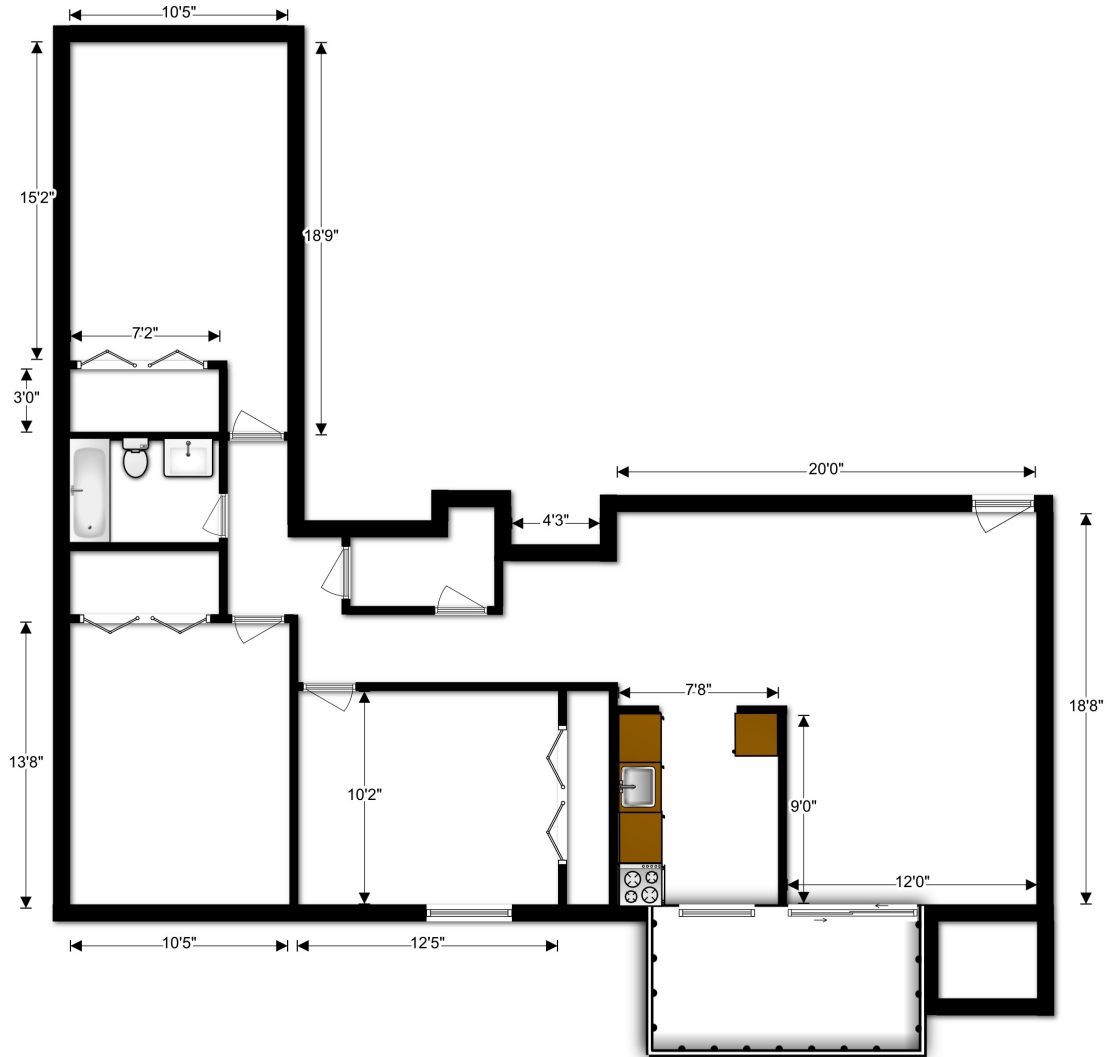

# GLEN WILLOW APARTMENTS

## THREE BEDROOM

**997** sq. ft.

Three Bedroom / One and a Half Bath Floorplan