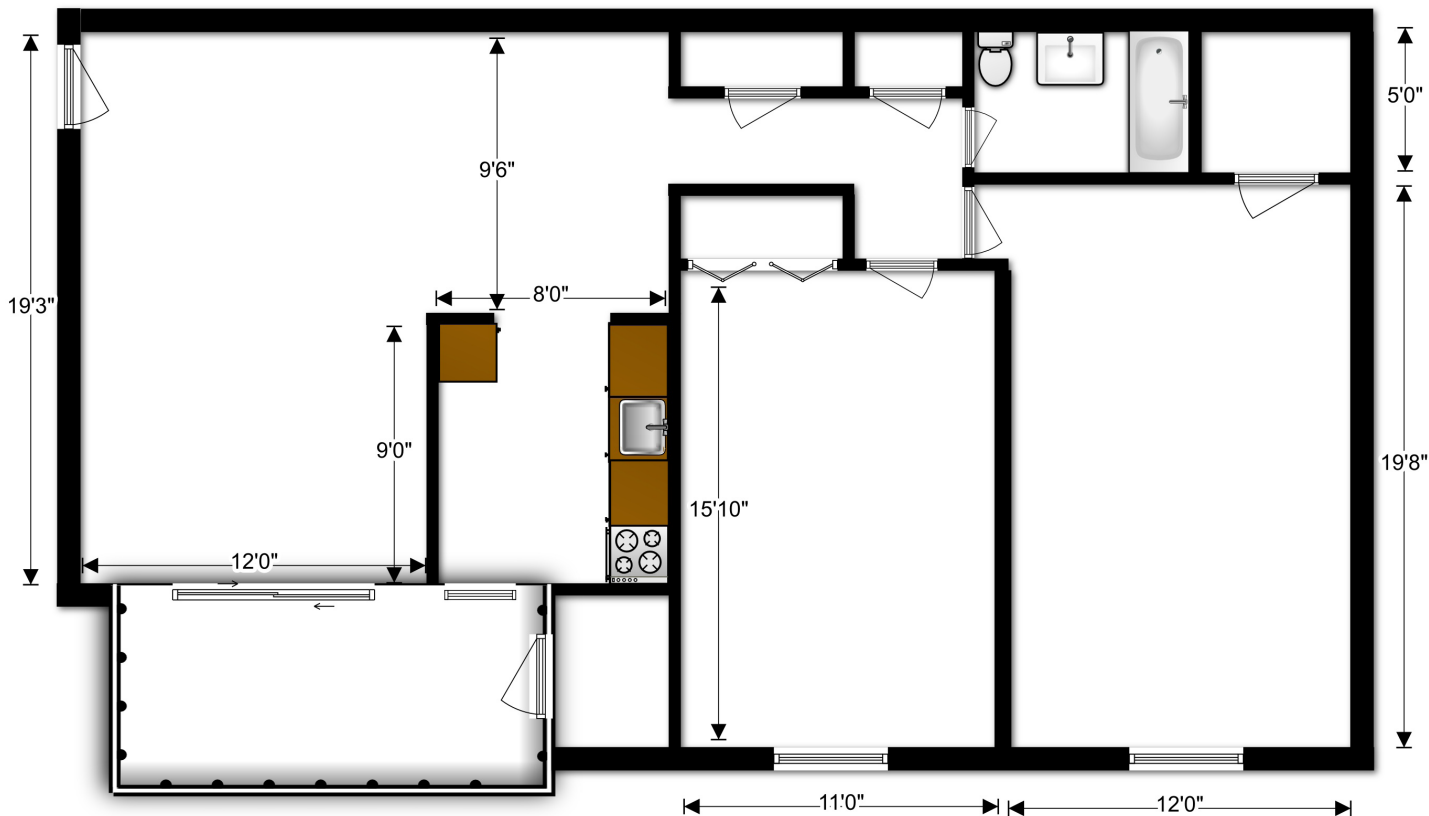

GLEN WILLOW APARTMENTS

TWO BEDROOM

774 sq. ft.

Two Bedroom / One Bath Floorplan

TWO BEDROOM

For pricing visit us online at:
glenwillowapts.com or call

301-273-1161

Service & Other Assistance Animals Welcome